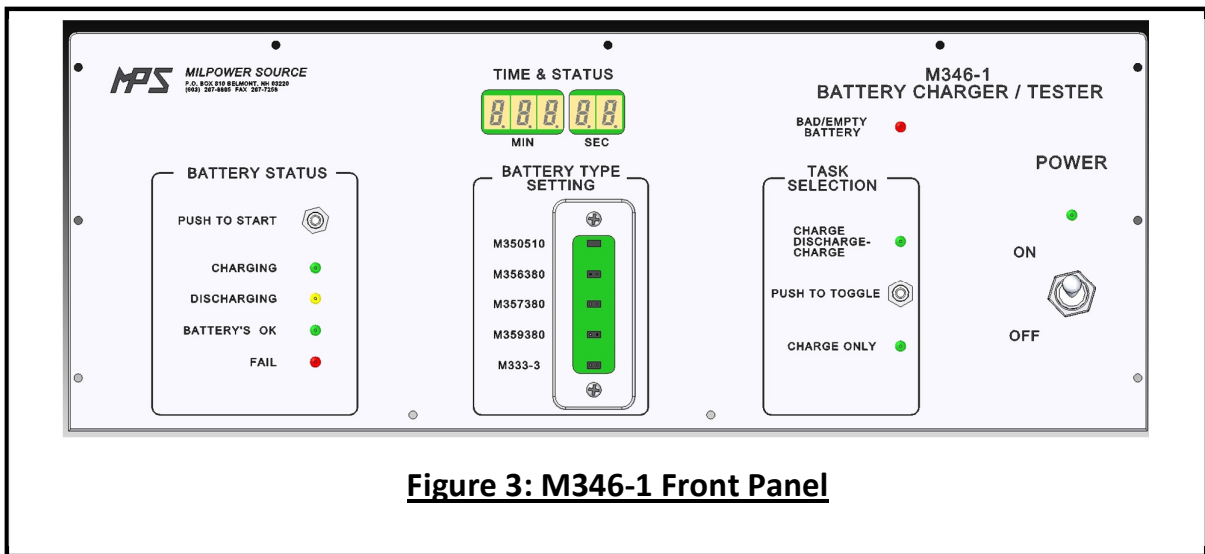

The user can select the desired Mode by simply toggling a "TASK SELECTION" switch on the front panel of the M346-1.

Figure 3: M346-1 Front Panel

Specification:

AC Input	115VAC/60Hz (5Amp Max)
Charger	250W (nominal) Fast Charger.
Typical Charging Time for Fully Depleted Battery and /(after 3-5 months storage)	M350380: 5 hours / (2 hours)
	M356380: 5 hours / (2 hours)
	M357380: 3 hours / (1.2 hours)
	M359380-1: 3 hours / (1.2 hours)
	M333-3/4: 6 hours / (2 hours)
Battery Test (Discharge) Current	3Amp (typical, depending on Battery Pack type)
Typical Discharge Time	M350380: 80 minutes
	M356380: 80 minutes
	M357380: 40 minutes
	M359380-1: 40 minutes
	M333-3/4: 120 minutes
Typical Full Charge/Test/Charge Cycle (after 3-5 months storage)	M350380: 5.5 hours
	M356380: 5.5 hours
	M357380: 3.5 hours
	M359380-1: 3.5 hours
	M333-3/4: 7 hours
Size and Weight	17.8"x7.8"x14.8", 32 pounds
Harness Set	M3461312-1 for M333-3/4 M3461312-2 for M359380-1 M3461312-3 for M350380, M356380 & M357380